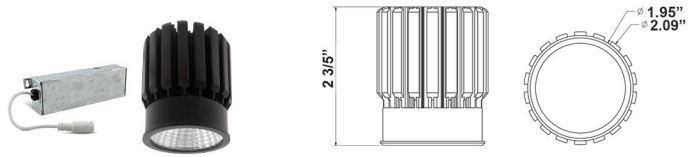

4" Architectural Winged Pin Hole Recessed Lights

A. JUNCTION BOX INCLUDED

Box Dimensions: 5-1/4" x 1-5/8" x 1-1/8"
Junction Area Dimensions: 2-1/16" x 1-5/8" x 1-1/8"

B.

6 3/5"(H) X 5"(D)

C.

6 3/5"(H) X 5"(D)

Wattage

10W

Voltage Input

120V AC

Efficacy

Up to 70 LM/W

Dimming

Dimmable Down to 10% Using Standard TRIAC LED Dimmer

Finish

Die-Cast Aluminum with Powder Coat
White / Black Finish

Color Temperatures

Beam Angles

Features

Catalog No.	Fig.	Catalog No.	Fig.
LRD-EGN-10W-D	A.	LRD-10W-4WTRPH-BK	C.
LRD-10W-4WTRPH-WH	B.		