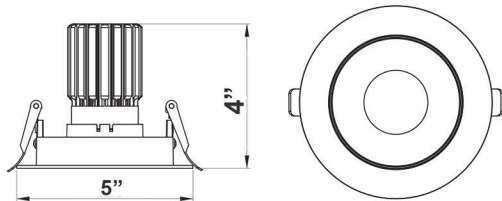

4" Architectural Winged Pin Hole Recessed Lights

A. JUNCTION BOX INCLUDED

Box Dimensions: 5-1/4" x 1-5/8" x 1-1/8"
Junction Area Dimensions: 2-1/16" x 1-5/8" x 1-1/8"

B.

6 3/5"(H) X 5"(D)

C.

6 3/5"(H) X 5"(D)

Wattage

10W

Voltage Input

120V AC

Efficacy

Up to 70 LM/W

Dimming

Dimmable Down to 10% Using Standard TRIAC LED Dimmer

Finish

Die-Cast Aluminum with Powder Coat
White / Black Finish

Color Temperatures

Beam Angles

Features

Catalog No.	Fig.	Catalog No.	Fig.
LRD-EGN-10W-D	A.	LRD-10W-4WTRPH-BK	C.
LRD-10W-4WTRPH-WH	B.		