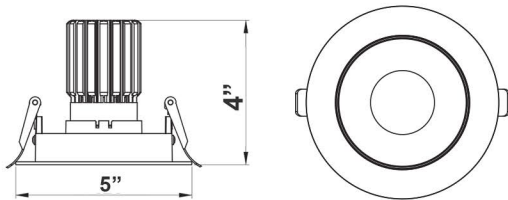

4" Architectural Winged Pin Hole Recessed Lights

A. JUNCTION BOX INCLUDED

Box Dimensions: 5-1/4" x 1-5/8" x 1-1/8"
Junction Area Dimensions: 2-1/16" x 1-5/8" x 1-1/8"

B.

6 3/5"(H) X 5"(D)

C.

6 3/5"(H) X 5"(D)

Wattage

10W

Voltage Input

120V AC

Efficacy

Up to 70 LM/W

Dimming

Dimmable Down to 10% Using Standard TRIAC LED Dimmer

Finish

Die-Cast Aluminum with Powder Coat
White / Black Finish

Color Temperatures

Beam Angles

Features

Catalog No.	Fig.	Catalog No.	Fig.
LRD-EGN-10W-D	A.	LRD-10W-4WTRPH-BK	C.
LRD-10W-4WTRPH-WH	B.		